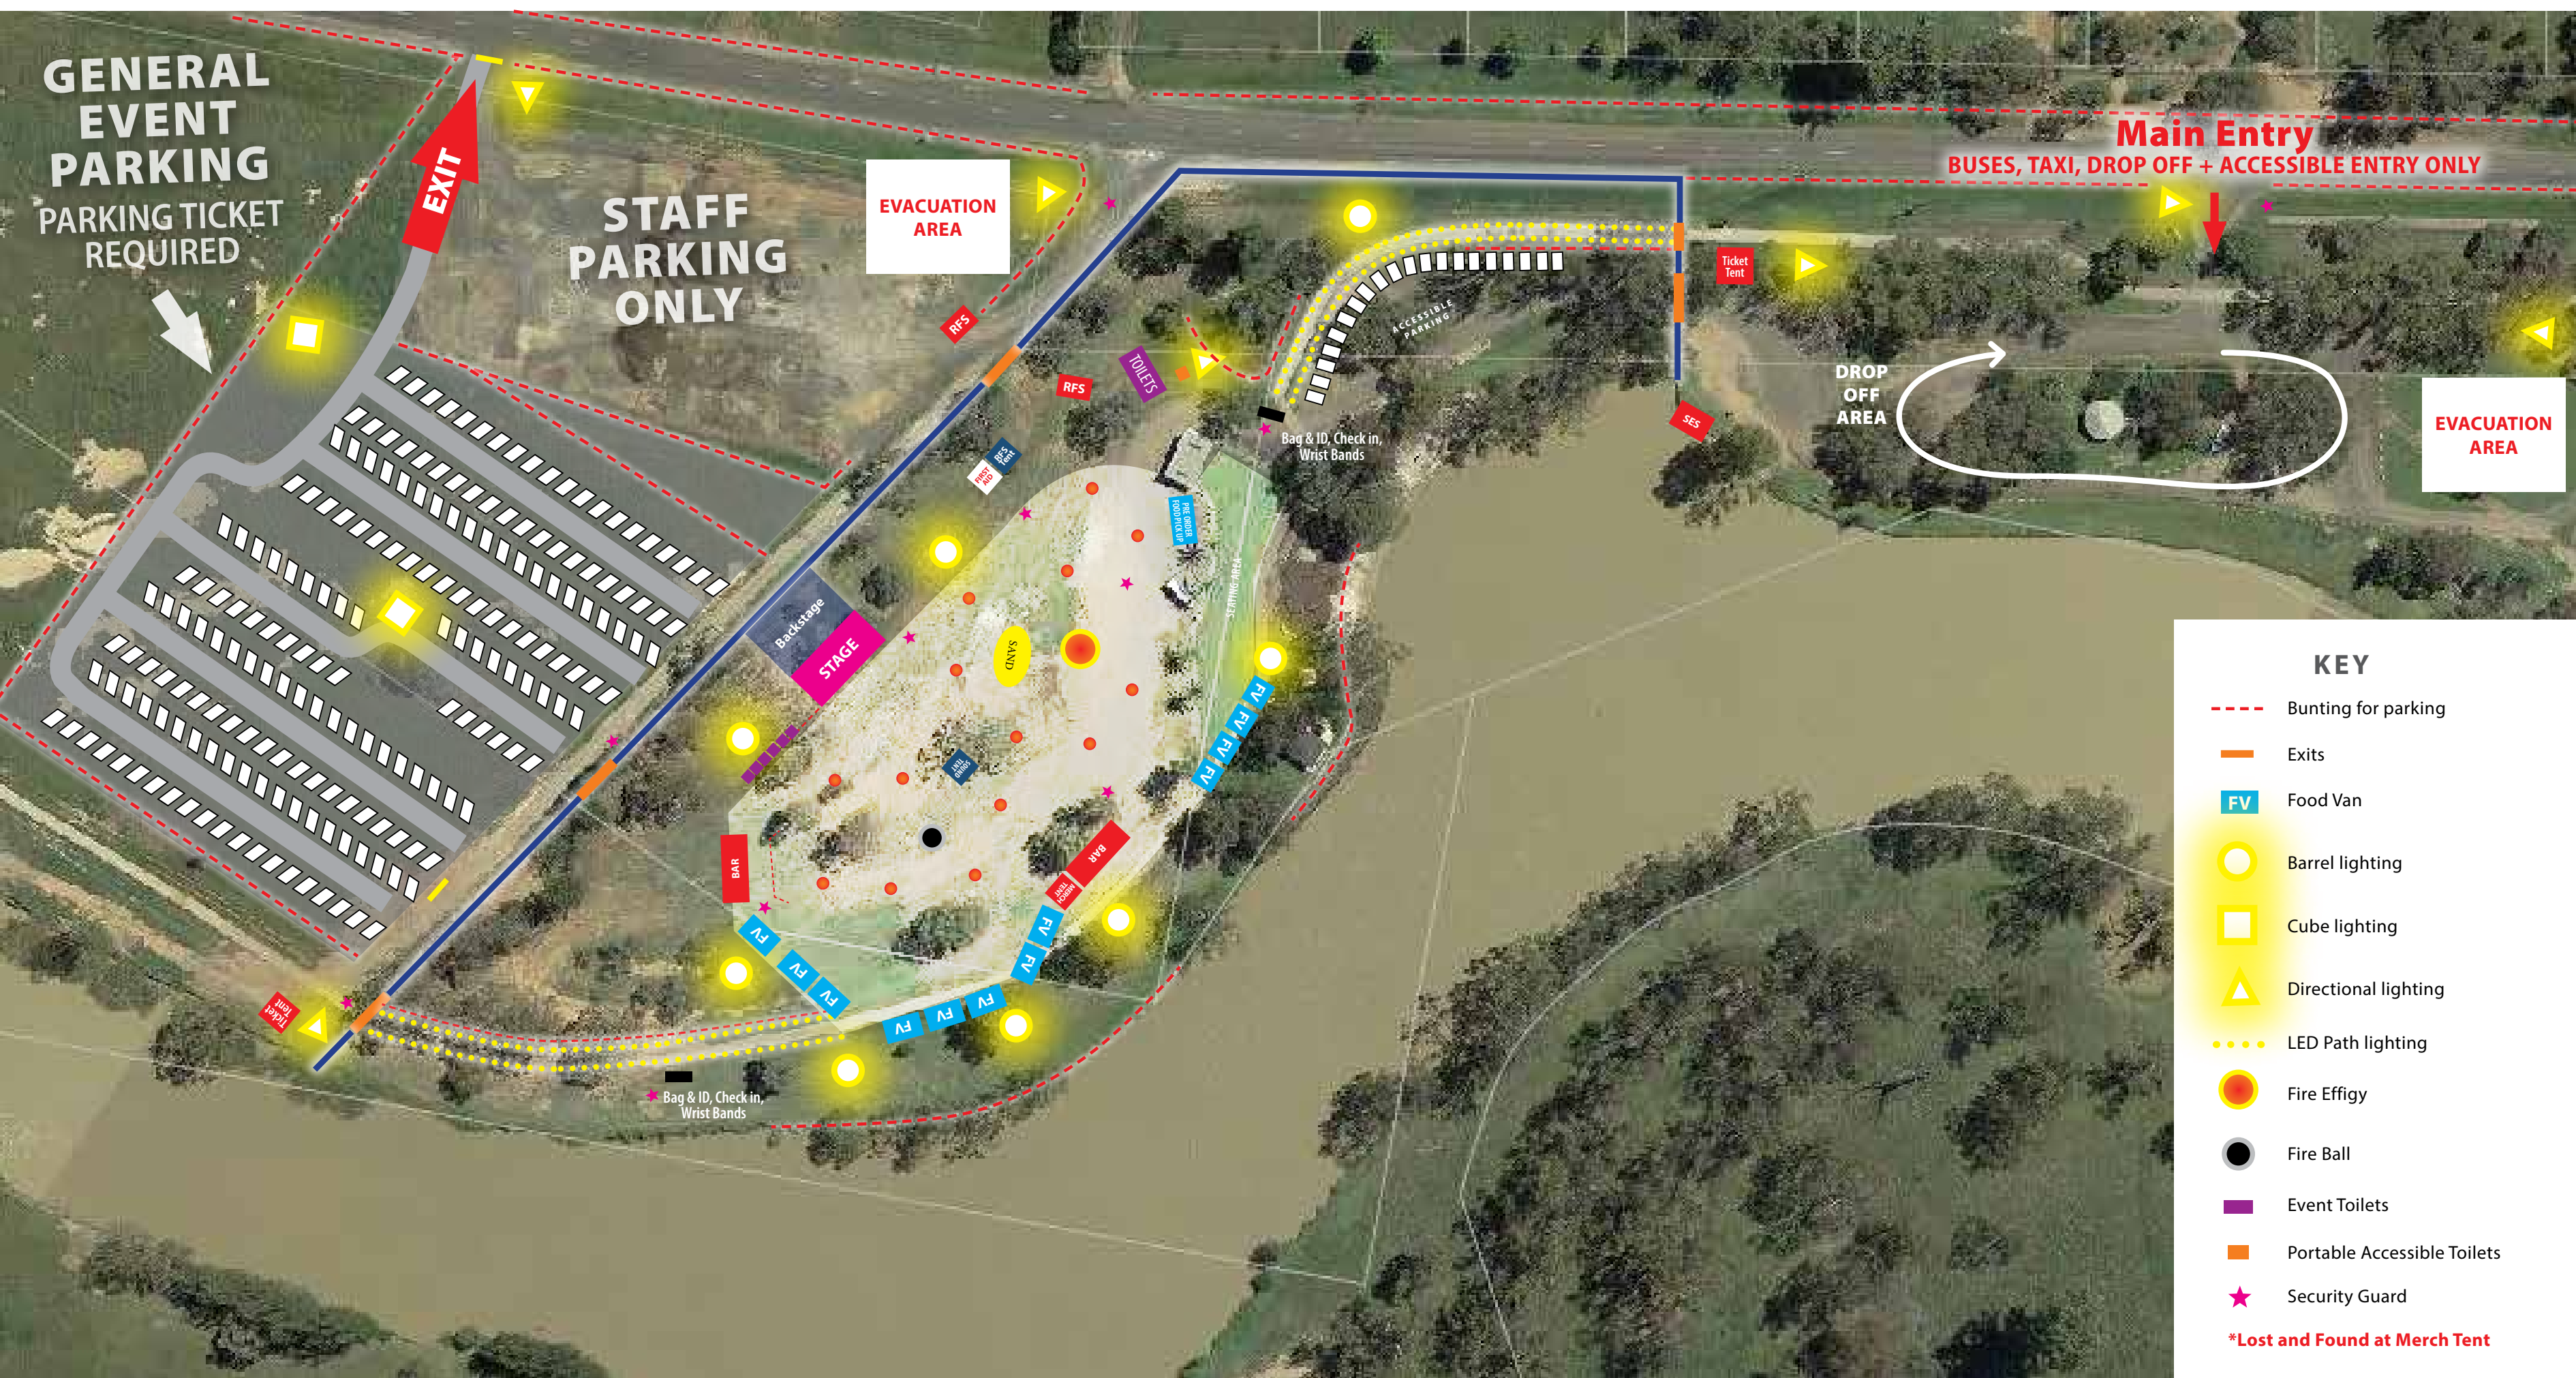

# Site Map Frost and Fire 4-10pm 17th June 2023

**KEY**

- - - Bunting for parking
- Exits
- FV Food Van
- Barrel lighting
- Cube lighting
- ▶ Directional lighting
- ⋯ LED Path lighting
- Fire Effigy
- Fire Ball
- Event Toilets
- Portable Accessible Toilets
- ★ Security Guard

**\*Lost and Found at Merch Tent**